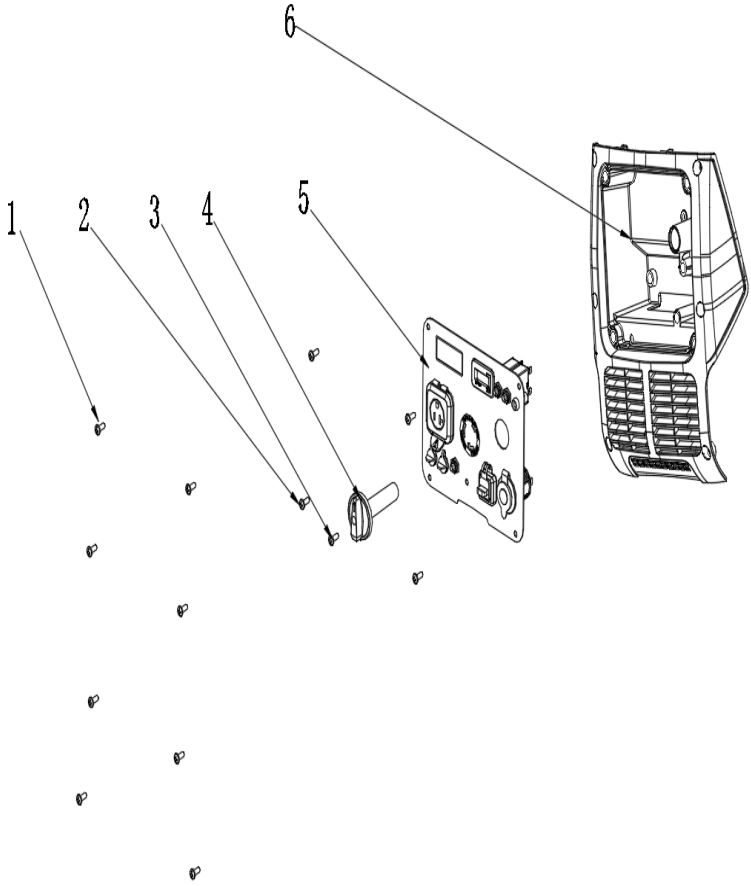

E.Intake plate

NO.	NO.	Part No.			Unit price	amount
			E	q		
E	1	30111-00088-00	bolt	8		
E	2	30111-00008-00	bolt	5		
E	3	30111-00070-00	bolt	1		
E	4	31026-00303-00	switch	1		
E	5	20114-09547-00	control panel	1		
E	6	33013-00982-00	inlet cover board	1		

H.Engine  
H-01 .Silencer

NO.	NO.	Part No.	English	quantity	Engine : SH150B		
					purchase quantity	Unit price	amount
H	1	34011-00163-02	crankcase	1			
H	2	70002-02831-00	bearing	1			
H	3	34007-00168-00	oil seal	1			
H	4	34008-00001-00	valve stand	2			
H	5	20084-00138-00	piston ring	1			
H	6	34004-00107-00	piston	1			
H	7	34006-00136-00	piston pin	1			
H	8	30150-00020-00	piston pin clamp ring	2			
H	9	20008-00080-00	connection rod	1			
H	10	20012-00028-01	camshaft	1			
H	11	20011-00375-00	crankshaft	1			
H	12	33129-00094-00	crankcase cover	1			
H	13	33275-00102-00	rubber gasket	1			
H	14	33048-00491-00	crankcase cover gasket	1			
H	15	34006-00001-00	position pin	2			
H	16	20026-00001-00	Oil level gauge	1			
H	17	33247-00032-00	oil sensor	1			
H	18	30101-00400-00	bolt	3			
H	19	30136-00228-00	flat washer	1			
H	20	30101-00408-00	bolt	8			
H	21	30110-00188-00	bolt	1			
H	22	20023-00084-00	cylinder head	1			
H	23	34013-00035-00	inlet valve	1			