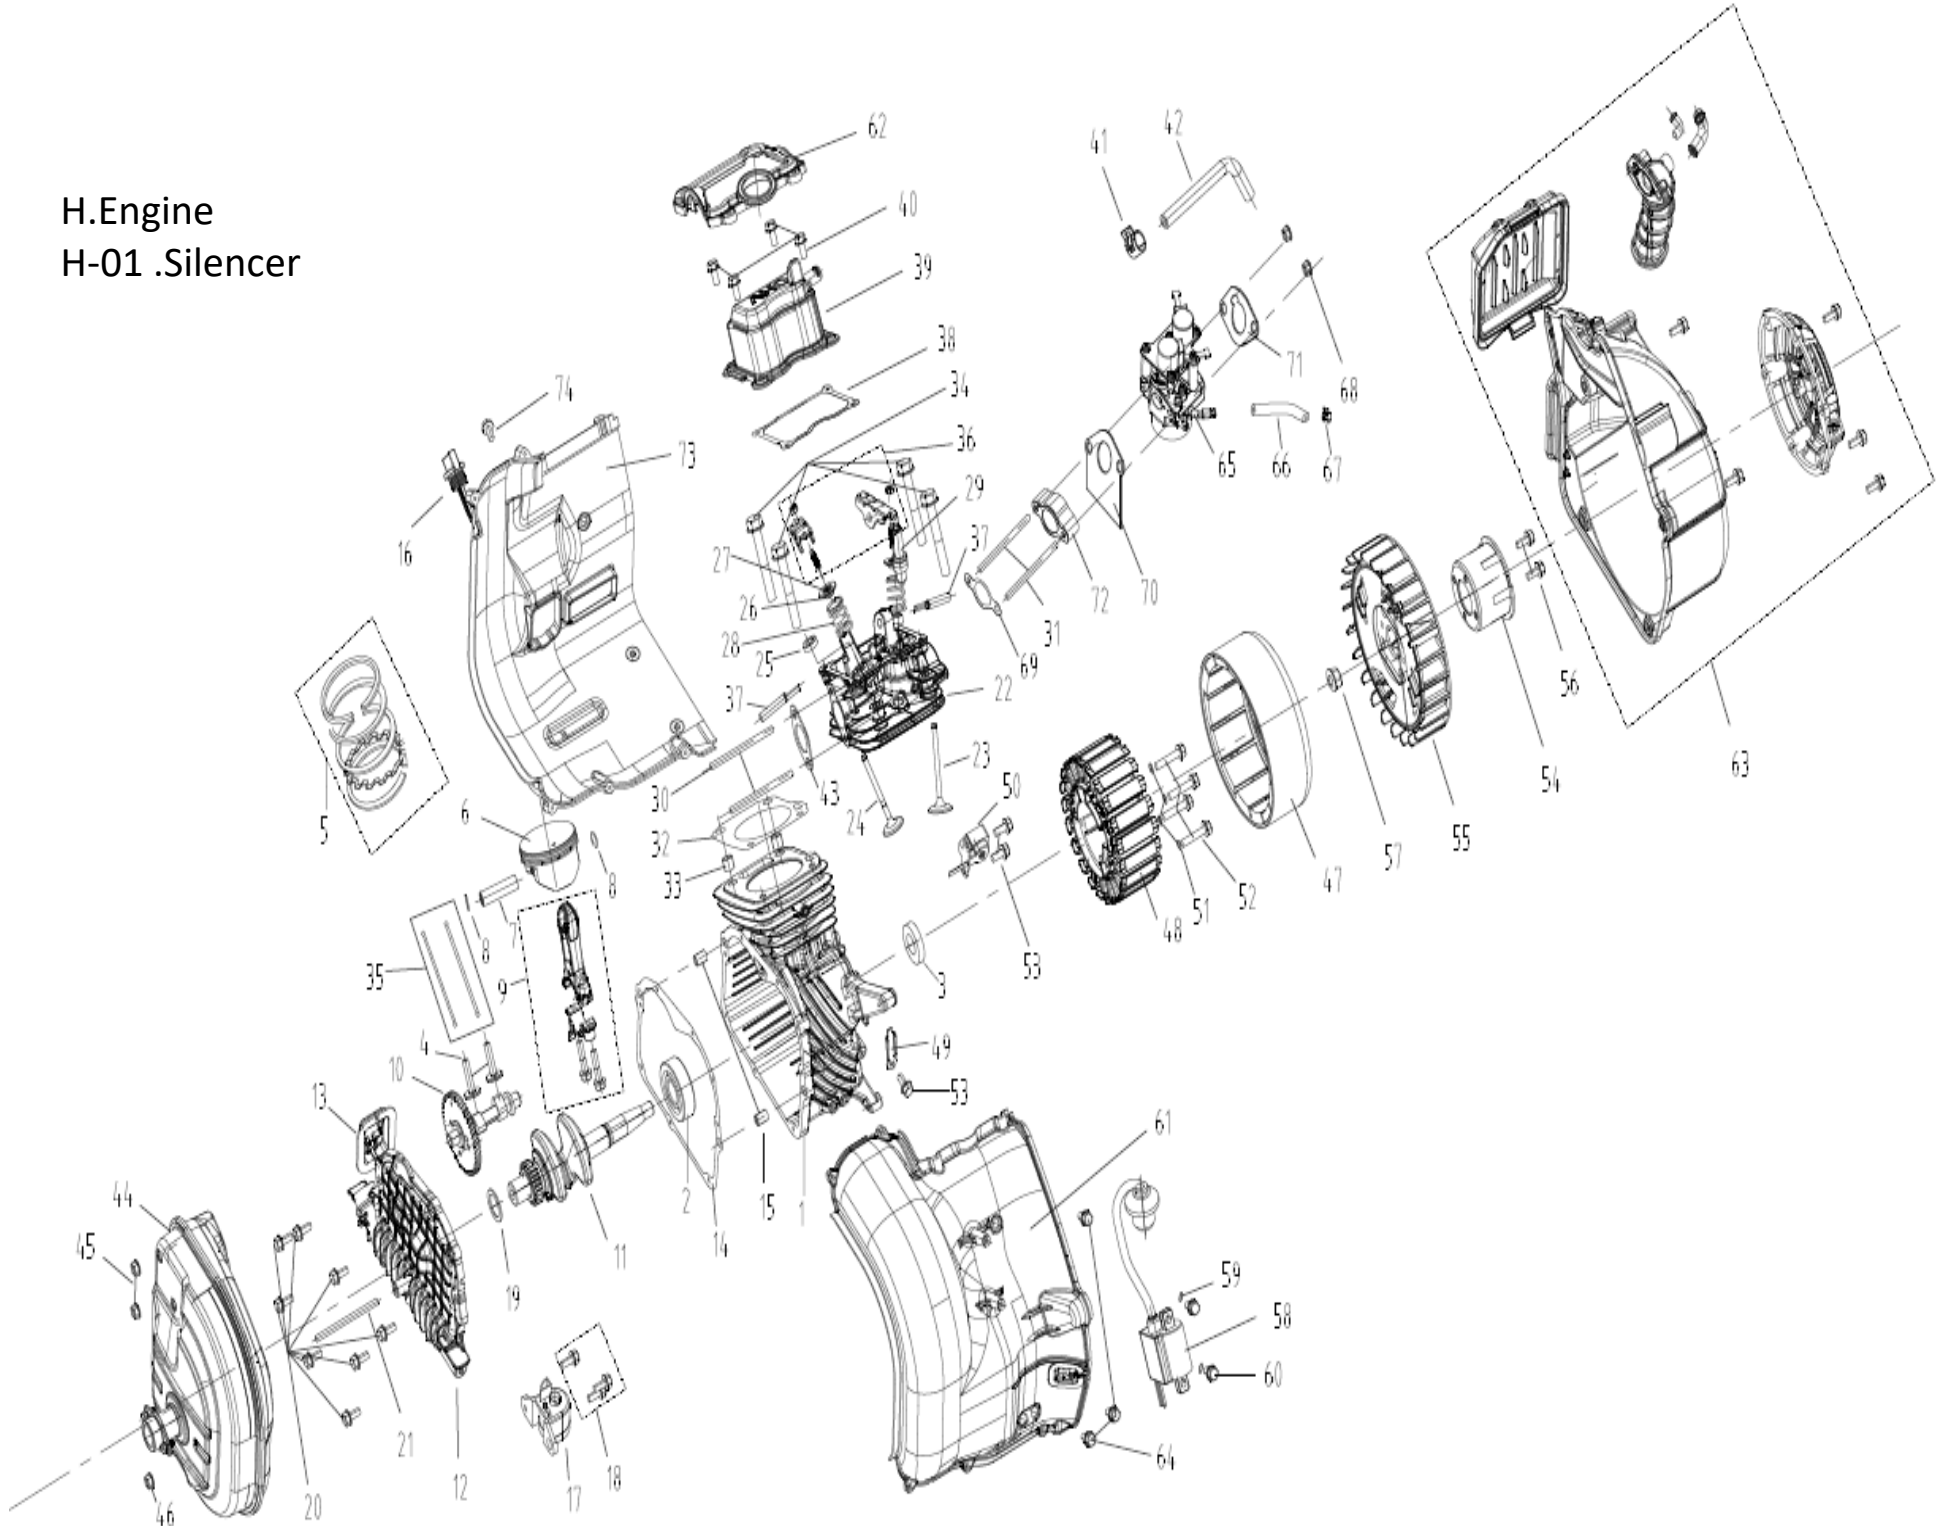

E.Intake plate

NO.	NO.	Part No.			Unit price	amount
			E	q		
E	1	30111-00088-00	bolt	8		
E	2	30111-00008-00	bolt	5		
E	3	30111-00070-00	bolt	1		
E	4	31026-00303-00	switch	1		
E	5	20114-09547-00	control panel	1		
E	6	33013-00982-00	inlet cover board	1		

H.Engine  
H-01 .Silencer

NO.	NO.	Part No.	English	quantity	Engine : SH150B		
					purchase quantity	Unit price	amount
H	1	34011-00163-02	crankcase	1			
H	2	70002-02831-00	bearing	1			
H	3	34007-00168-00	oil seal	1			
H	4	34008-00001-00	valve stand	2			
H	5	20084-00138-00	piston ring	1			
H	6	34004-00107-00	piston	1			
H	7	34006-00136-00	piston pin	1			
H	8	30150-00020-00	piston pin clamp ring	2			
H	9	20008-00080-00	connection rod	1			
H	10	20012-00028-01	camshaft	1			
H	11	20011-00375-00	crankshaft	1			
H	12	33129-00094-00	crankcase cover	1			
H	13	33275-00102-00	rubber gasket	1			
H	14	33048-00491-00	crankcase cover gasket	1			
H	15	34006-00001-00	position pin	2			
H	16	20026-00001-00	Oil level gauge	1			
H	17	33247-00032-00	oil sensor	1			
H	18	30101-00400-00	bolt	3			
H	19	30136-00228-00	flat washer	1			
H	20	30101-00408-00	bolt	8			
H	21	30110-00188-00	bolt	1			
H	22	20023-00084-00	cylinder head	1			
H	23	34013-00035-00	inlet valve	1			